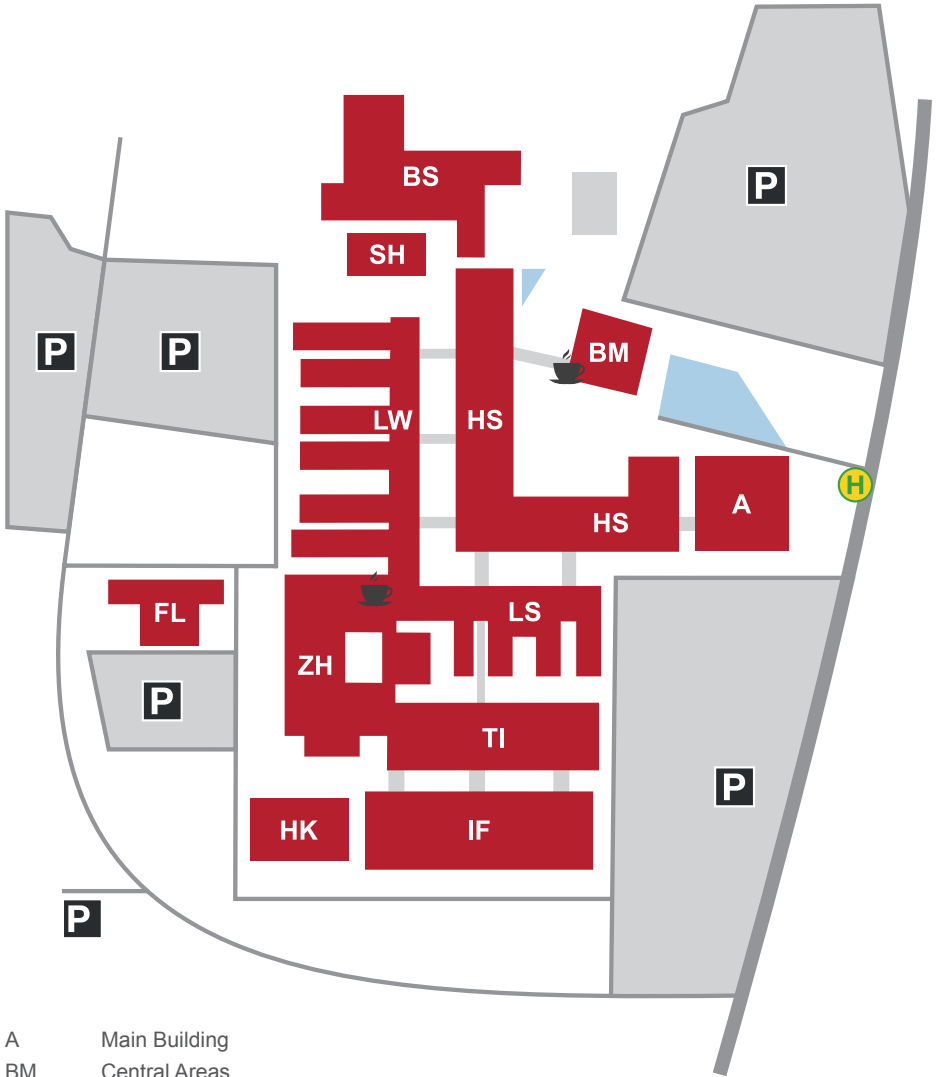

CAMPUS OVERVIEW

A	Main Building	HS	Lecture Hall Building
BM	Central Areas (Library, Canteen)	LS	Laboratory Building South
BS	Business Administration/Social Work Building	LW	Laboratory Building West
FL	Commercial Vehicle Engineering Laboratory	SH	Students' House
IF	Computer Science Building	TI	Engineering and Computer Science Building
HK	Entrepreneurship Centre, Lightweight Design	ZH	Central University