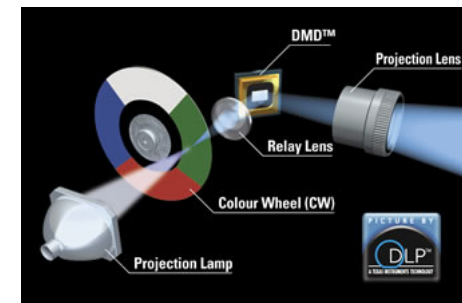

# DAAD-geförderte Gastdozentur Prof. Richard Gale SS15 – WS15/16

Richard Gale

TEXAS TECH  
UNIVERSITY.

TEXAS  
INSTRUMENTS

DMD™

DLP™

- Distinguished Member, Technical Staff (retired) DLP™ Products Technology Development, Texas Instruments, Inc.
- Graduate Advisor / Chair of Graduate Study Committee, Texas Tech University, Lubbock